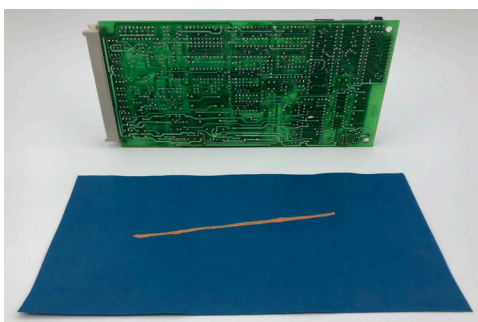

Printed circuit board control paper

Applications

During the electronic card cleaning process, the test paper is used to check that the fluid has been sprayed correctly on the entire card.

The paper thus turns from blue to yellow (indication of the areas of application of the acid on the printed circuit).

filtraTECH's item: **PH055**