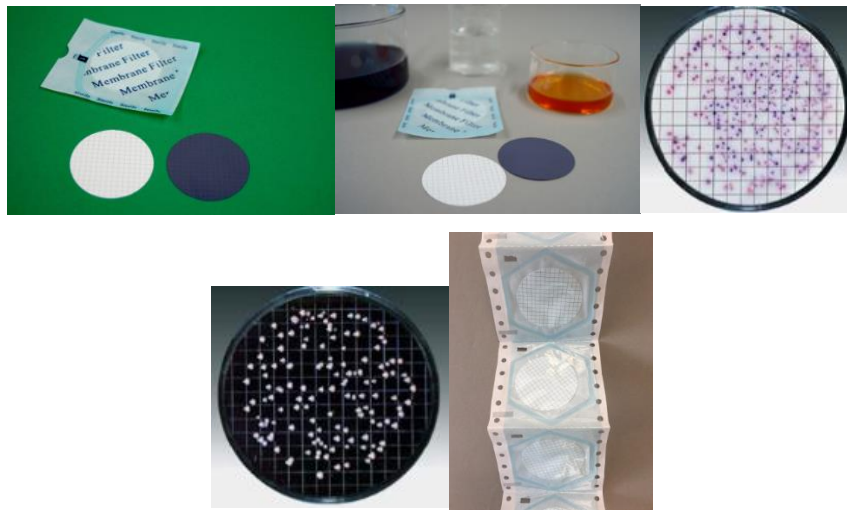

[MCE] MIXED CELLULOSE ESTERS MEMBRANES - STERILE

Reference MF-ME-S

The MCE membranes are made with cellulose acetate and cellulose nitrate fibres, they are naturally hydrophilic, mechanically stable and have a high loading capacity. They are suitable for microbiological analysis: colonies counting, microbial growth.

White membranes, black gridded: analysis of bacterium E. Coli, examination of dark colored colonies

Black membranes, white gridded: analysis of yeasts, molds or lesions, examination of light-colored colonies (box of 100 units)

White, plain, sterile	Quantity	0.45 µm	0.80 µm	
47 mm	100	MF047ME045S	MF047ME080S	
White, black gridded, sterile	Quantity	0.22 µm	0.45 µm	0.80 µm
47 mm				
Black, white gridded, sterile	Quantity	0.45 µm	0.80 µm	8.0 µm
47 mm	100	MF047ME045BGS	MF047ME080BGS	MF047ME800BGS

Also available in rolls of continuous membranes (roll of 150 units)

Blanche, quadrillée noire, stérile	Quantity	0.22 µm	0.45 µm	0.80 µm
47 mm	100	MF047ME022GS/R	MF047ME045GS/R	MF047ME080GS/R
Noire, quadrillée blanche, stérile	Quantity	0.45 µm		
47 mm	150	MF047ME045BGS/R