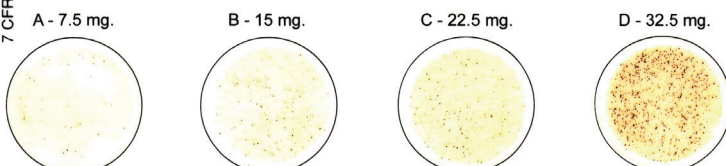

	Weight (g/m ²)	Thickness (mm)	Pore size (µm)	Water permeability (L/m ² /min)	Air permeability (L/m ² /min)
NT110	110	0.70	50	400	2200
NT130 // Whatman : 0048	130	1.20	45	370	1750

	Size (mm)	NT110	NT130
A	32	NT110A0032	NT130A0032
	35	NT110A0035	
	47	NT110A0047	NT130A0047
F	50 x 50	NT110F0505 *	NT130F0505 *

filtraTECH's grade: **CF110**

CHART OF RESULT INTERPRETATION (weight of scorched particles in milk powder)

	Size (mm)	CF110
--	-----------	-------

7 CFR 58.2676

American Dairy Products Institute SCORCHED PARTICLE STANDARDS FOR DRY MILKS